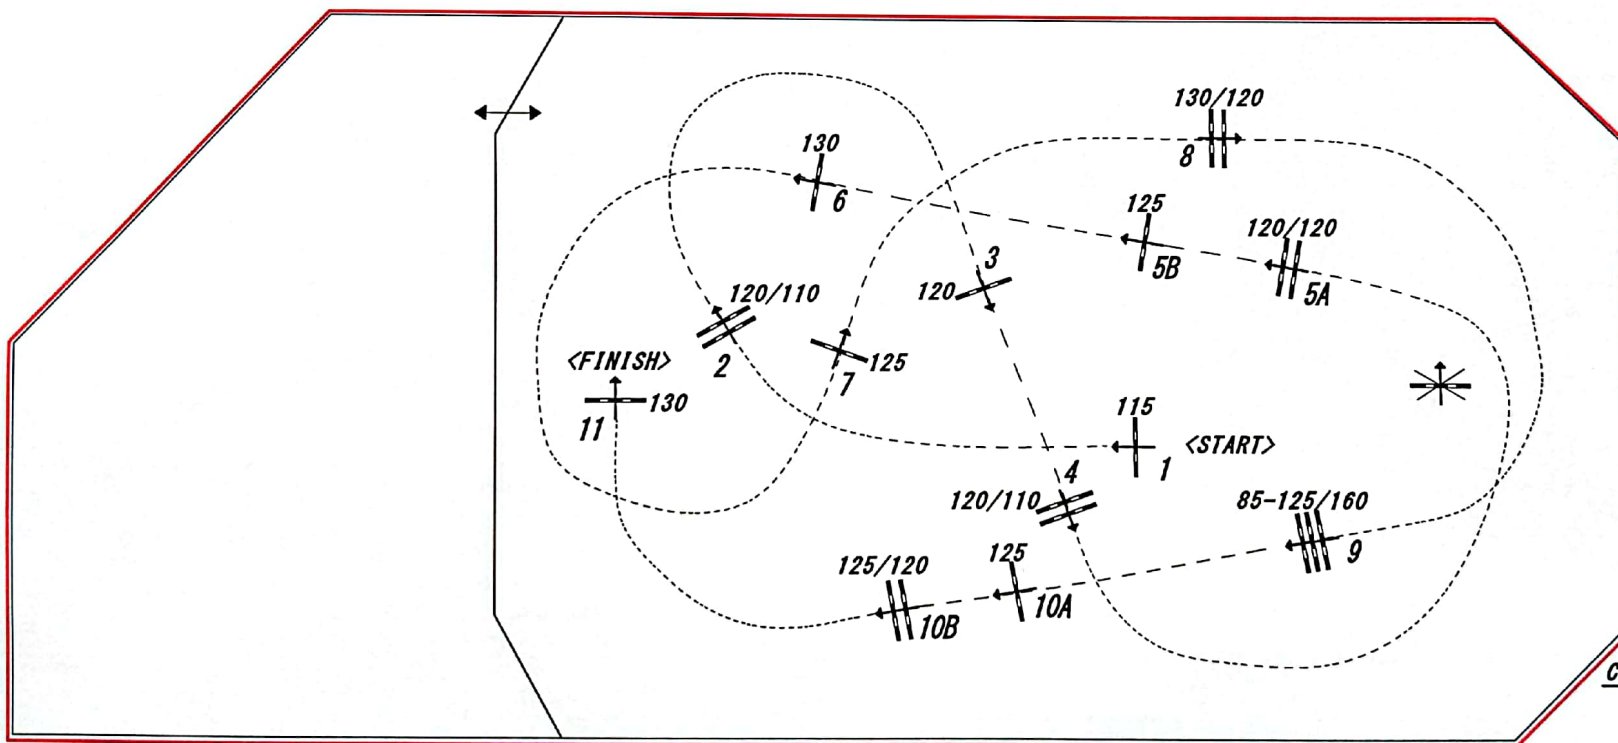

Table: A FEI Re/Art.: 全日本学生馬術連盟競技会規定

Speed: 350 m/min
 Length: 430 m
 Time allowed: 74 sec
 Time limit: 148 sec
 Penalty time: sec

Height: 130 Obstacles: 11 Efforts: 13

1st. JUMP OFF:

Length: m Time allowed: sec
 Time limit: sec
 Penalty time: sec

Obstacles: Efforts:

1-2
 修正 1

[経路図 1/ 500]

Course Designer/ MURATA TATSUYA
 ISHIKORI YUTAKA
 KIMURA YUYA

JUDGE